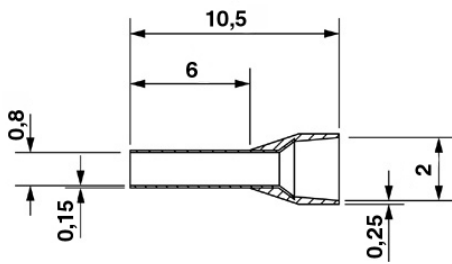

Technical data

General

Length (b)	10.5 mm
Color	blue
Ambient temperature (operation)	-20 °C ... 105 °C
Material	E-CU
Sleeve length	6 mm

Inner dimension of the insulating collar (d)	2 mm
Ferrule diameter	0.8 mm
Insulating collar thickness	0.25 mm
Sleeve wall thickness	0.25 mm

Certificates / Approvals

Certification

CSA, CSAus-COMP

Diagrams/Drawings

Dimensioned drawing

Address

PHOENIX CONTACT Inc., USA
586 Fulling Mill Road
Middletown, PA 17057, USA
Phone (800) 888-7388
Fax (717) 944-1625
<http://www.phoenixcon.com>