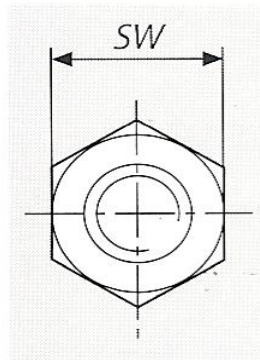

971120327

971120327

Material: 1.4305

STAINLESS STEEL SPACER, external/internal

L = 12.0mm					Drawn Mark Wirth 2010-01-28	Last Update Mark Wirth 2010-01-28
l3 = 6.0mm	G1,G2 = M3					
l2 = 7.0mm	SW5.5					