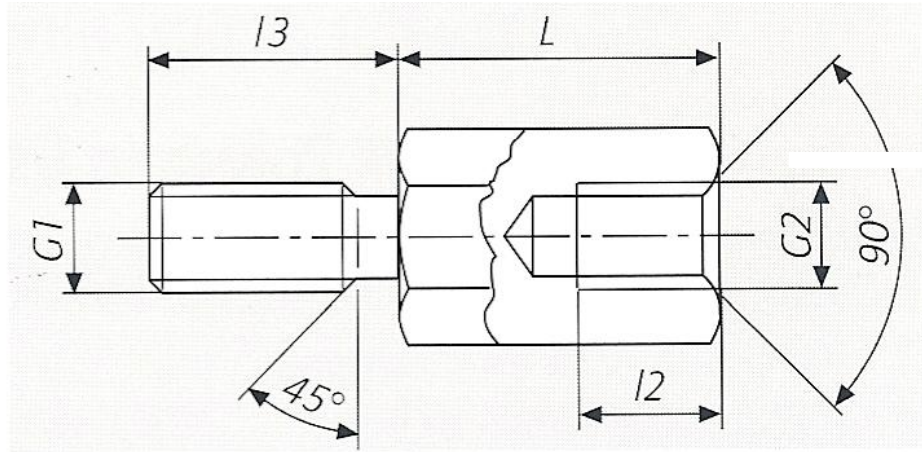

971120327

971120327

Material: 1.4305

STAINLESS STEEL SPACER, external/internal

L = 12.0mm					Drawn Mark Wirth 2010-01-28	Last Update Mark Wirth 2010-01-28
l3 = 6.0mm	G1,G2 = M3					
l2 = 7.0mm	SW5.5					