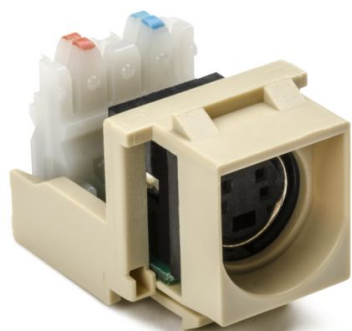

Specification Sheet

Part Number: S110INSERT-I

S-Video to 110 Punch down Module, Ivory, 1/pkg

Article Number

854-44278

Type

S110INSERT

Color

Ivory (IV)

Features & Benefits

- The connector module is a keystone footprint that inserts into HellermannTyton's standard flush wall plates.

Quantity Per

bag

Product Description

HellermannTyton provides modules for various types of connectors. Available in three colors, these modules are adaptable to HellermannTyton faceplates, surface mount boxes and modular panels.

Short Description

S-Video to 110 Punch down Module, Ivory, 1/pkg

Global Part Name

S110INSERT

Technical Description

S-Video to 110 Punch down Module, Ivory

Package Quantity(Imperial)

1