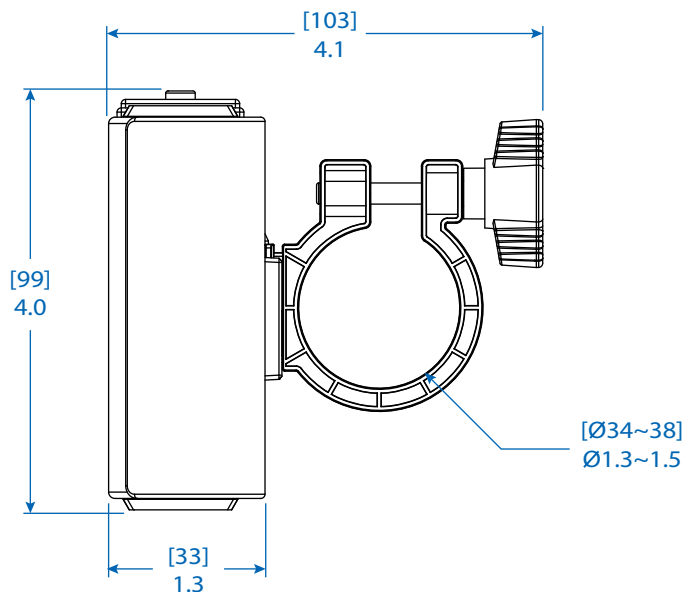

- Ergonomic, space-saving AC and USB charger mounts to a display mount pole for clutter-free device charging.
- Dual integrated NEMA 5-15R outlets and USB-A ports with 3.4A total charging power.
- Fits most display mount poles up to 1.5 in. diameter.
- Snap-out design allows you to take removable charger anywhere.

SEE NEXT PAGE FOR DETAILED UNIT MEASUREMENTS

Specifications

Model	DMACUSB
Input Voltage	120V AC
Outlets	2 x 5-15R
Cord Plug Type	C13 to 5-15P
Cord Length	6 ft. / 1.8 m
Charging Ports	2 x USB-A (3.4A total)
Unit Dimensions [H x W x D]	3.9 x 1.3 x 4.1 in. / 99 x 33 x 103 mm
Unit Weight	1 lb. / 0.45 kg
Standards	Certified to UL 1363; meets RoHS standards

1111 W. 35th Street
Chicago, IL 60609 USA
773.869.1234
www.tripplite.com

FRONT VIEW

TOP VIEW

SIDE VIEW

Dimensions: [mm] INCHES

Tripp Lite has a policy of continuous improvement. Specifications are subject to change without notice.