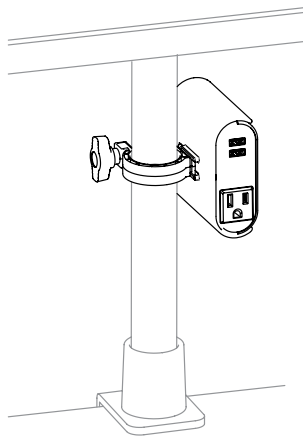

MODEL:

DMACUSB

AC/USB Charging Clip for Display Mounts

Adjustable
Mounting Clamp

Snap-Out Design

2 Outlets

2 USB
Charging Ports

- A** Display Mount Pole Clamp
- B** Adapter Holder
- C** NEMA 5-15R Outlets (2)
- D** USB Charging Ports (2)
(Up to 3.4A total)
- E** C14 Inlet
- F** C13 to NEMA 5-15P Power Cord, 6 ft.

- Ergonomic, space-saving AC and USB charger mounts to a display mount pole for clutter-free device charging.
- Dual integrated NEMA 5-15R outlets and USB-A ports with 3.4A total charging power.
- Fits most display mount poles up to 1.5 in. diameter.
- Snap-out design allows you to take removable charger anywhere.

SEE NEXT PAGE FOR DETAILED UNIT MEASUREMENTS

Specifications

Model	DMACUSB
Input Voltage	120V AC
Outlets	2 x 5-15R
Cord Plug Type	C13 to 5-15P
Cord Length	6 ft. / 1.8 m
Charging Ports	2 x USB-A (3.4A total)
Unit Dimensions [H x W x D]	3.9 x 1.3 x 4.1 in. / 99 x 33 x 103 mm
Unit Weight	1 lb. / 0.45 kg
Standards	Certified to UL 1363; meets RoHS standards