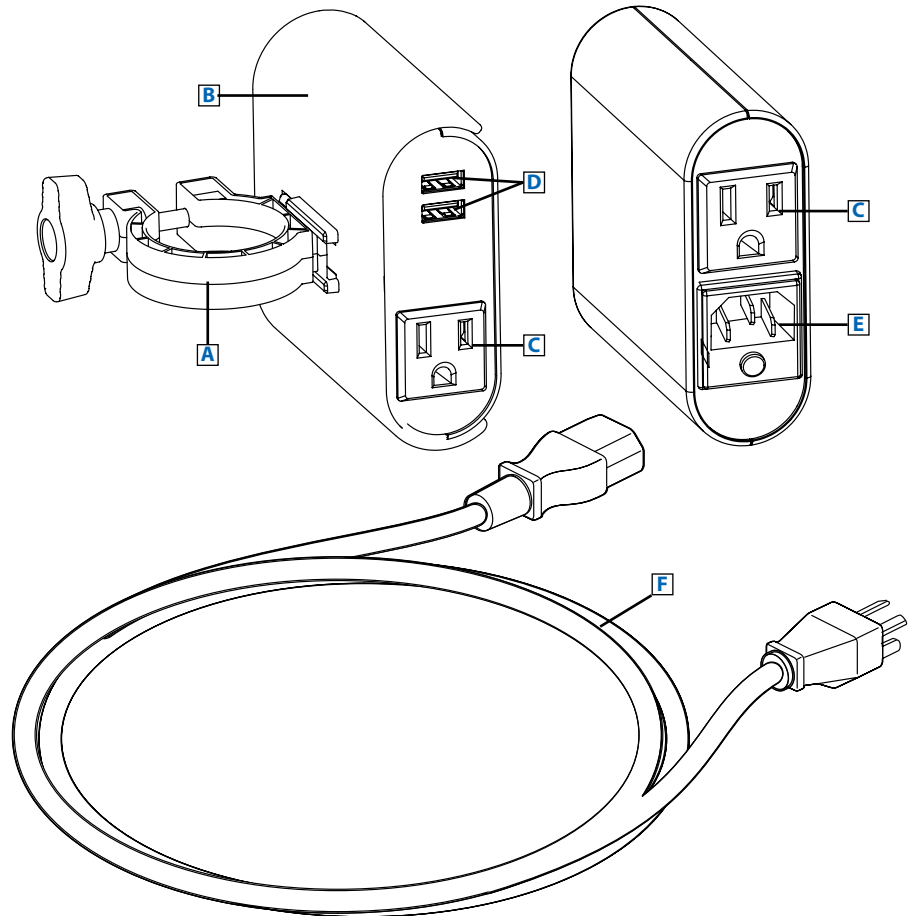

MODEL:

DMACUSB

AC/USB Charging Clip for Display Mounts

Adjustable
Mounting Clamp

Snap-Out Design

2 Outlets

2 USB
Charging Ports

- A** Display Mount Pole Clamp
- B** Adapter Holder
- C** NEMA 5-15R Outlets (2)
- D** USB Charging Ports (2)
(Up to 3.4A total)
- E** C14 Inlet
- F** C13 to NEMA 5-15P Power Cord, 6 ft.

- Ergonomic, space-saving AC and USB charger mounts to a display mount pole for clutter-free device charging.
- Dual integrated NEMA 5-15R outlets and USB-A ports with 3.4A total charging power.
- Fits most display mount poles up to 1.5 in. diameter.
- Snap-out design allows you to take removable charger anywhere.

SEE NEXT PAGE FOR DETAILED UNIT MEASUREMENTS

Specifications

Model	DMACUSB
Input Voltage	120V AC
Outlets	2 x 5-15R
Cord Plug Type	C13 to 5-15P
Cord Length	6 ft. / 1.8 m
Charging Ports	2 x USB-A (3.4A total)
Unit Dimensions [H x W x D]	3.9 x 1.3 x 4.1 in. / 99 x 33 x 103 mm
Unit Weight	1 lb. / 0.45 kg
Standards	Certified to UL 1363; meets RoHS standards

1111 W. 35th Street
Chicago, IL 60609 USA
773.869.1234
www.tripplite.com

FRONT VIEW

TOP VIEW

SIDE VIEW

Dimensions: [mm] INCHES

Tripp Lite has a policy of continuous improvement. Specifications are subject to change without notice.