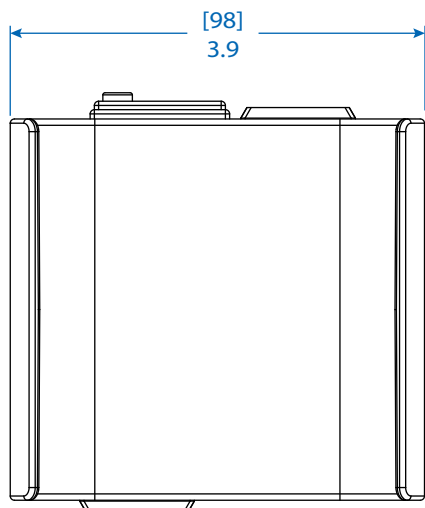

SEE NEXT PAGE FOR DETAILED UNIT MEASUREMENTS

Specifications

Model	DMACUSB
Input Voltage	120V AC
Outlets	2 x 5-15R
Cord Plug Type	C13 to 5-15P
Cord Length	6 ft. / 1.8 m
Charging Ports	2 x USB-A (3.4A total)
Unit Dimensions [H x W x D]	3.9 x 1.3 x 4.1 in. / 99 x 33 x 103 mm
Unit Weight	1 lb. / 0.45 kg
Standards	Certified to UL 1363; meets RoHS standards

1111 W. 35th Street
Chicago, IL 60609 USA
773.869.1234
www.tripplite.com

FRONT VIEW

TOP VIEW

SIDE VIEW

Dimensions: [mm] INCHES

Tripp Lite has a policy of continuous improvement. Specifications are subject to change without notice.