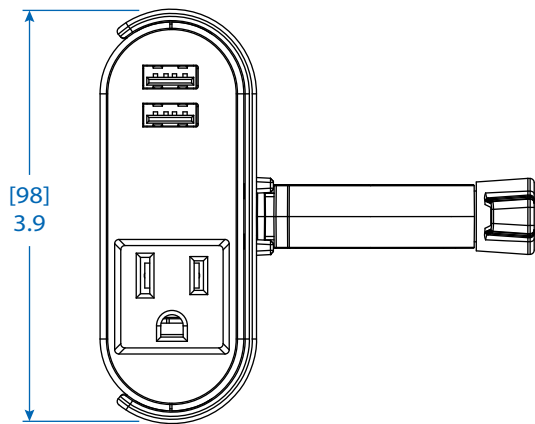

MODEL:

DMACUSB

AC/USB Charging Clip for Display Mounts

Adjustable
Mounting Clamp

Snap-Out Design

2 Outlets

2 USB
Charging Ports

- A** Display Mount Pole Clamp
- B** Adapter Holder
- C** NEMA 5-15R Outlets (2)
- D** USB Charging Ports (2)
(Up to 3.4A total)
- E** C14 Inlet
- F** C13 to NEMA 5-15P Power Cord, 6 ft.

- Ergonomic, space-saving AC and USB charger mounts to a display mount pole for clutter-free device charging.
- Dual integrated NEMA 5-15R outlets and USB-A ports with 3.4A total charging power.
- Fits most display mount poles up to 1.5 in. diameter.
- Snap-out design allows you to take removable charger anywhere.

SEE NEXT PAGE FOR DETAILED UNIT MEASUREMENTS

Specifications

Model	DMACUSB
Input Voltage	120V AC
Outlets	2 x 5-15R
Cord Plug Type	C13 to 5-15P
Cord Length	6 ft. / 1.8 m
Charging Ports	2 x USB-A (3.4A total)
Unit Dimensions [H x W x D]	3.9 x 1.3 x 4.1 in. / 99 x 33 x 103 mm
Unit Weight	1 lb. / 0.45 kg
Standards	Certified to UL 1363; meets RoHS standards

1111 W. 35th Street
Chicago, IL 60609 USA
773.869.1234
www.tripplite.com

FRONT VIEW

TOP VIEW

SIDE VIEW

Dimensions: [mm] INCHES

Tripp Lite has a policy of continuous improvement. Specifications are subject to change without notice.