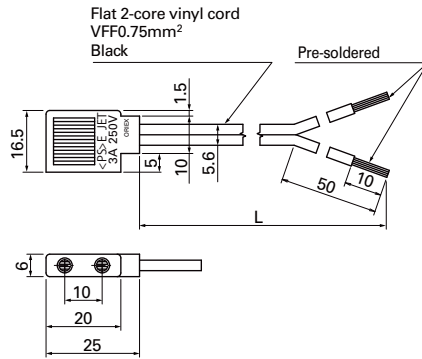

**Products Compliant with Electrical Appliance and Material Safety Law (unit : mm)**

**For 80×80×42mm**

Model	Power cord length (L) [mm]	Mass [g]
489-008-L10	1,000	30
489-008-L21	2,100	61
489-008-L35	3,500	99

● Be careful not to damage the plug/cord when taking them out of the package.