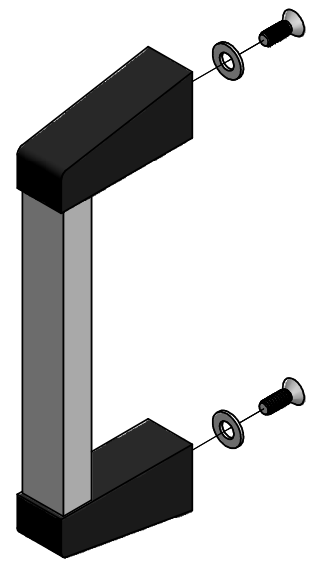

SIDE VIEW

EXPLODED HANDLE ASSEMBLY

BOTTOM VIEW

1427SBC, BB, GC		
Part #	Plastic End Post	Aluminum Bar Handle
1427SBC	Black	Clear
1427SBB	Black	Black
1427SGC	Grey	Clear
Hardware		
2 Screws - Countersink M4 x 10		
2 Washers		
**note handle sold singly		

HAMMOND  
MANUFACTURING™

1427SBC, BB, GC