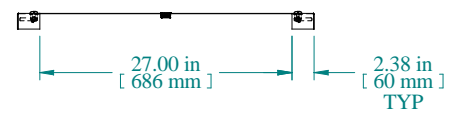

10-32 X 1/2  
BONDING STUD  
PROTRUDE FAR SIDE

| Item Number                          | Title                  | Quantity |
|--------------------------------------|------------------------|----------|
| 1                                    | COLO - SIDE PANEL      | 1        |
| 2                                    | KEYED LOCK 1/4 TURN    | 2        |
| 3                                    | PUSH-TO-CLOSE-LATCH    | 2        |
| PART NUMBERS                         |                        |          |
| CLSP4436BK                           | PAINTED BLACK TEXTURED |          |
| NOTES                                |                        |          |
| Side Panels Solid in Quantities of 1 |                        |          |

Data subject to change without notice. Isometric drawing not to scale.

**HAMMOND  
MANUFACTURING™**

[www.hammondmfg.com](http://www.hammondmfg.com)

PART NO. CLSP4436